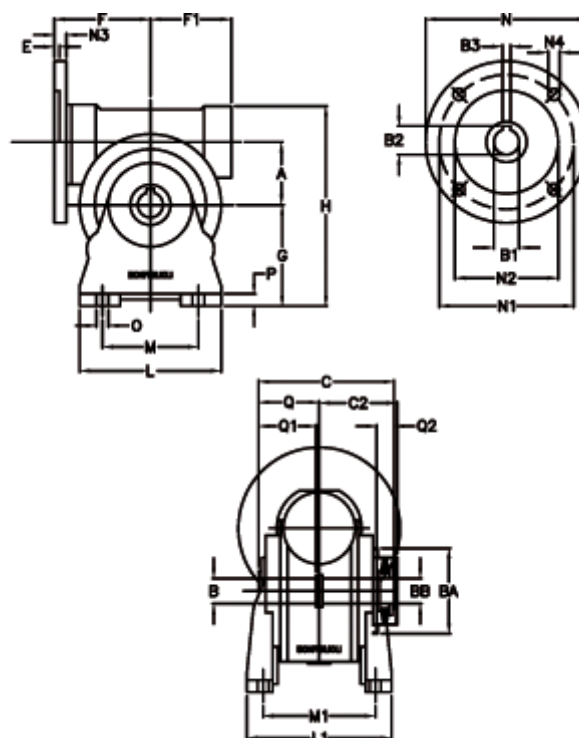

Article number: 390204402022236

Description: Worm Gear with Torque Limiter
VF 44-L2-A-20-P63B5

Measures

a = 44.60	C2 = 48	L1 = 98.0	O = 8.5
B = 18	Description = VF 44A-xx-63B5	m = 52	P = 10
B1 E7 = 11	E = 2.0	M1 = 81.0	Q = 32.0
B2 = 12.8	F = 65	N = 140	Q1 = 32
B3 H9 = 4	F1 = 54	N1 = 115	Q2 = 12
BA = 40	g = 72	N2 = 95	
BB H7 = 11	H = 143	N3 = 10.5	
C = 79	L = 90	N4 = 9,5	